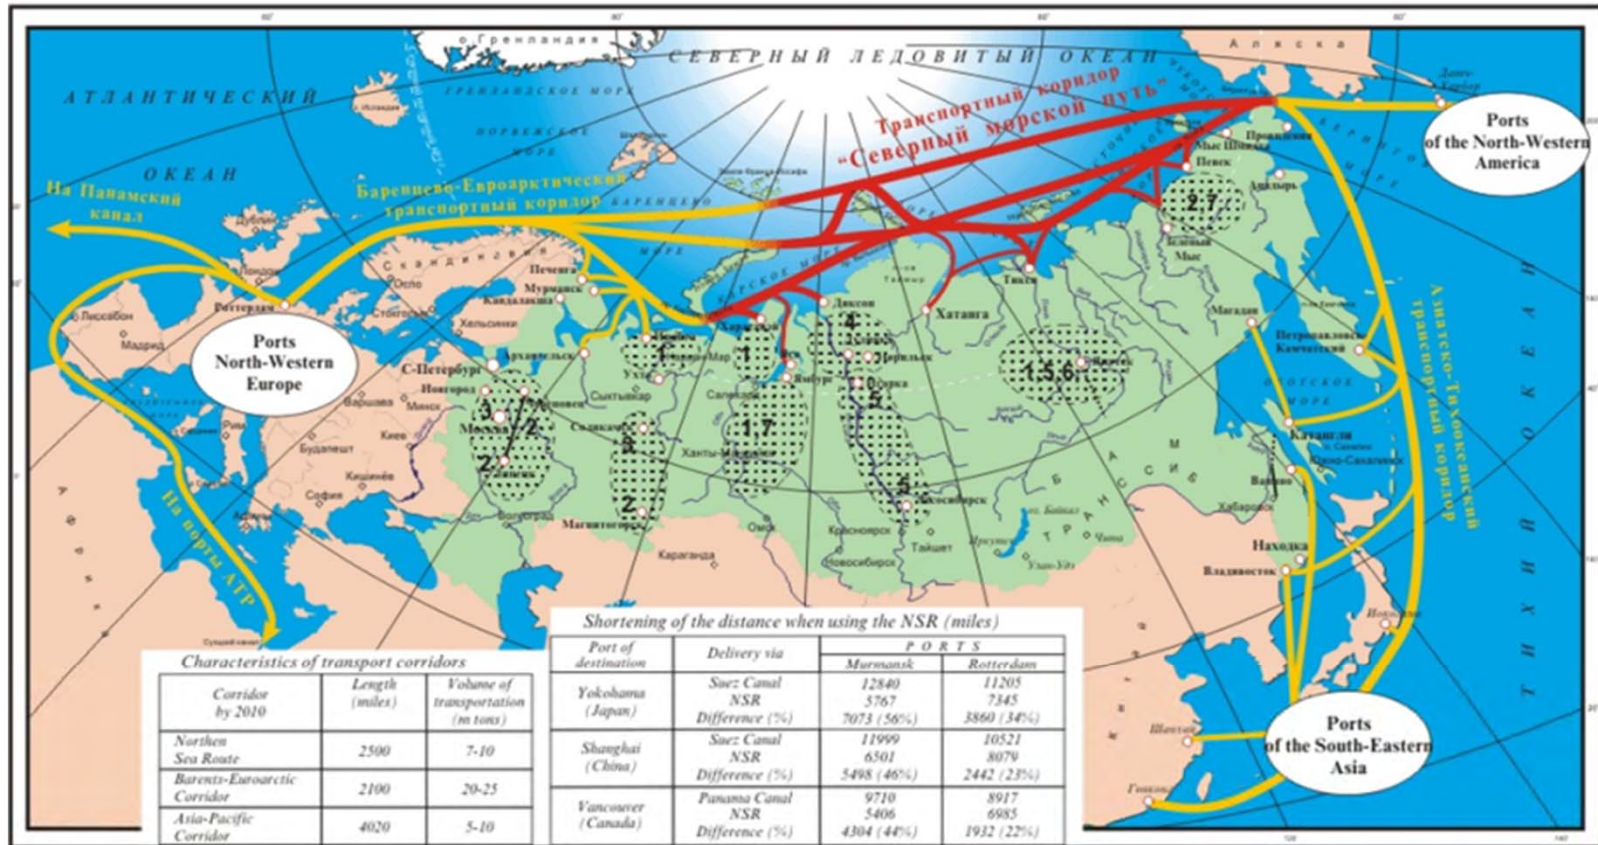

NORTHERN DIMENSION FUTURE FORUM ON TRANSPORT:

**Emerging trade routes between Europe and Asia
– Impacts of China's Belt and Road Initiative on Northern Europe**

Oddgeir Danielsen

www.ndptl.org

The Russian Transport Network

The Northern Sea Route

RUSSIAN TRANSPORT CORRIDOR "NORTHERN SEA ROUTE" within the system of international transport corridors West-East-West

Symbols:

Sea transport corridor
Railways.
Railways to be constructed.

Export: 1 - hydrocarbons, 2 - metals, 3 - mineral fertilizers, 4 - products of the Norilsk Mining and Metallurgical Integrated Works, 5 - timber, 6 - coal.
Import: 7 - products (goods).

River shipping lines.
Area of the formation of cargo
Sources for the Northern Sea Route.